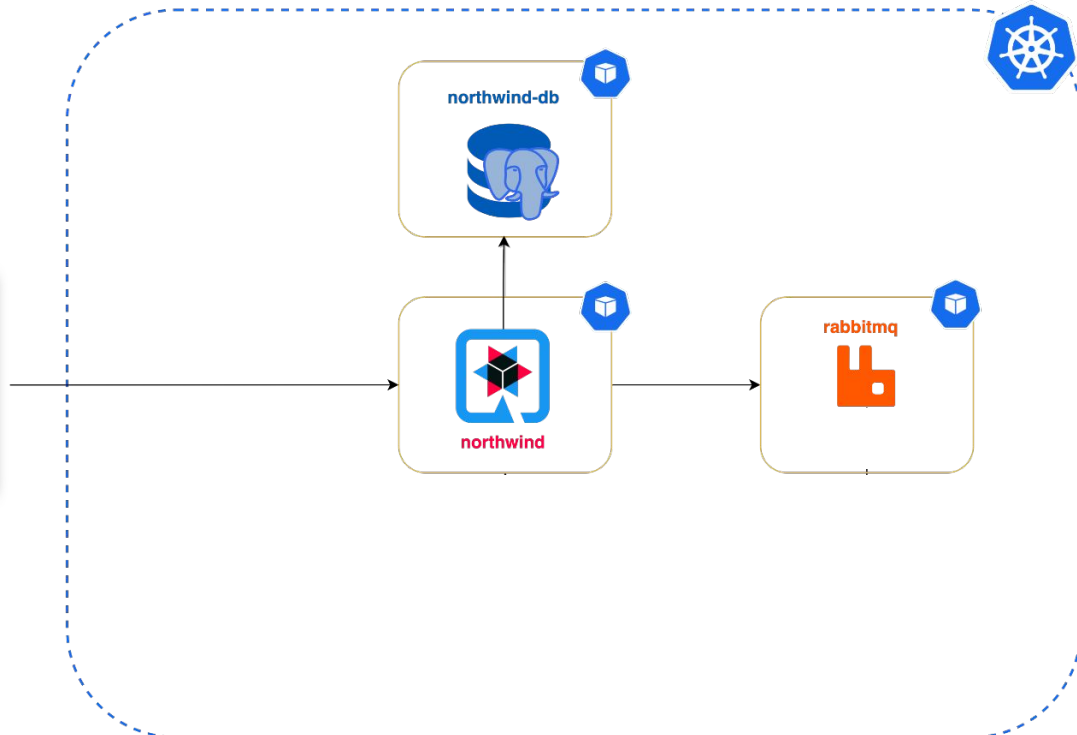

The Demo Application: Northwind Traders

The screenshot shows a web application interface for 'Northwind Traders'. It features a sidebar with navigation links, a main content area with a table of products, and a top navigation bar. The table lists various products with columns for Product ID, Product Name, Supplier, Category, and Price.

Product ID	Product Name	Supplier	Category	Price
101	Chai	Wingy Tea Co.	Tea	1.30
102	Chai	Tea Time	Tea	1.30
103	Chai	Tea Time	Tea	1.30
104	Chai	Tea Time	Tea	1.30
105	Chai	Tea Time	Tea	1.30
106	Chai	Tea Time	Tea	1.30
107	Chai	Tea Time	Tea	1.30
108	Chai	Tea Time	Tea	1.30
109	Chai	Tea Time	Tea	1.30
110	Chai	Tea Time	Tea	1.30