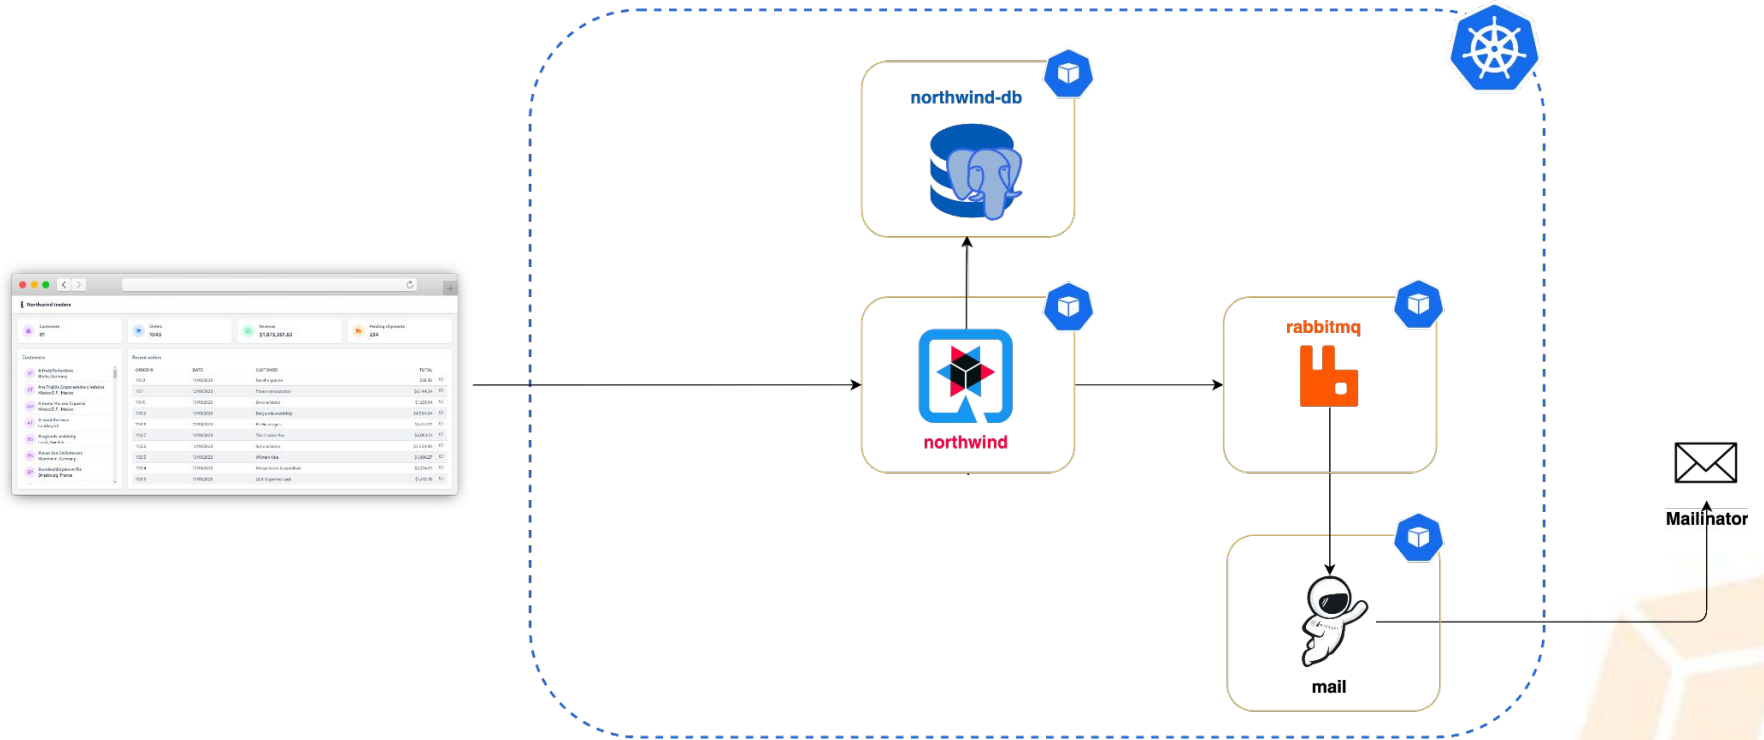

The Demo Application: Northwind Traders