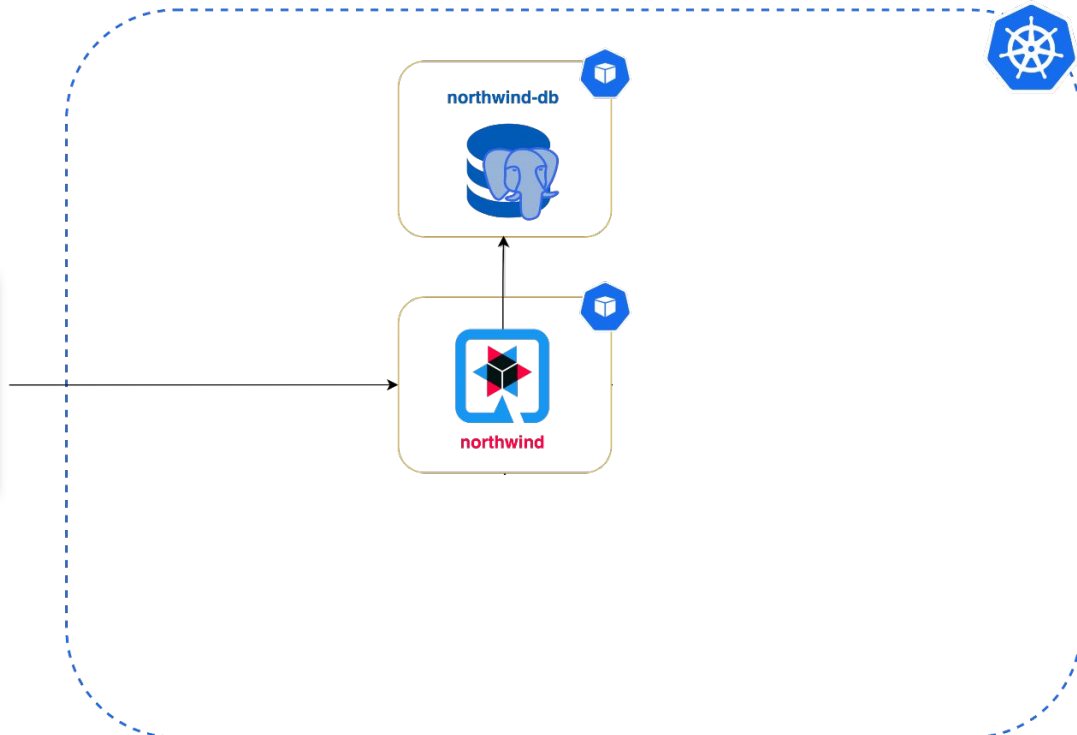

Extends Kubernetes so that CDEs are native objects.

Add your tools and IDE

Software defined CDE using the Devfile specification

JKube

Tools and Plugins

Generate container images

Generate and deploy
configuration manifests

More

Deploy Java on K8s

Components

JKube Kit

Kubernetes Maven/Gradle Plugin

OpenShift Maven/Gradle Plugin

developers.redhat.com/developer-sandbox

Learn containers, Kubernetes, and OpenShift in your browser.
Start exploring in the OpenShift Sandbox.

Try Red Hat's products and technologies
without setup or configuration.

The Demo Application: Northwind Traders

Product Name	Unit Price	Units In Stock	Reorder Level	Supplier
Chai	18.00	53	10	Exotic Blends
Chocolate	12.00	41	5	Exotic Blends
Chocoloni	16.00	39	5	Exotic Blends
Chocolate	10.00	41	5	Exotic Blends
Chocolate	12.00	41	5	Exotic Blends
Chocolate	10.00	41	5	Exotic Blends
Chocolate	12.00	41	5	Exotic Blends
Chocolate	10.00	41	5	Exotic Blends
Chocolate	12.00	41	5	Exotic Blends
Chocolate	10.00	41	5	Exotic Blends

The Demo Application: Northwind Traders

The screenshot shows a web application interface for 'Northwind Traders'. It features a sidebar with navigation links, a main content area with a table of products, and a top navigation bar. The table lists various products with columns for Product ID, Product Name, Supplier, Category, and Price.