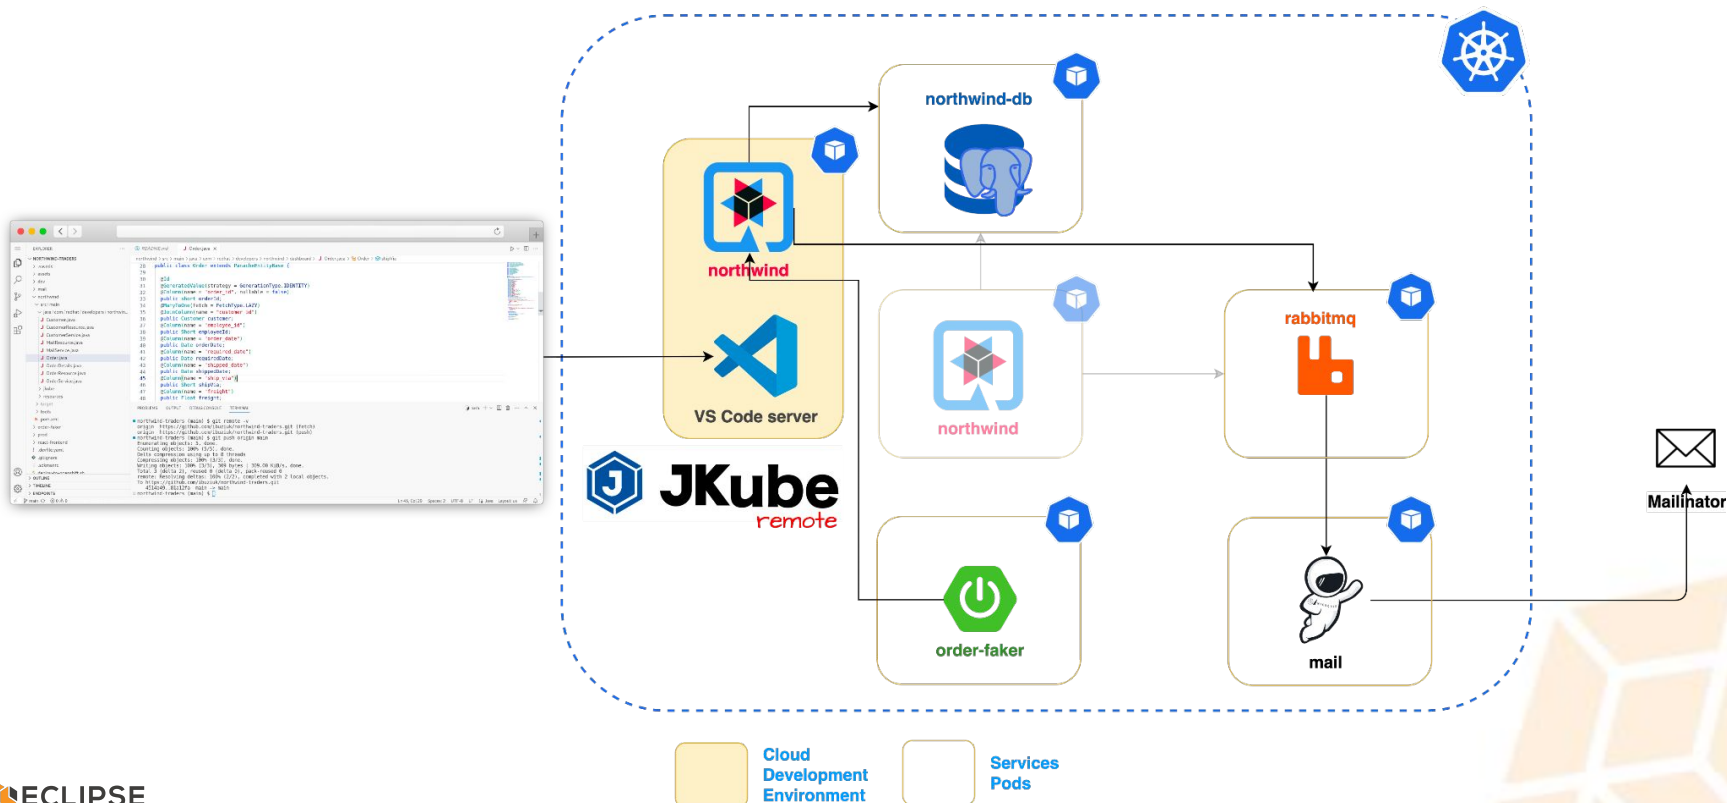

CLOUD IDE

Eclipse Che

Eclipse Che™ is an open-source system to provision containerized development environments, IDEs included, in Kubernetes clusters.

[Get Started >](#)

OTHER TOOLS

Eclipse JKube™

Cloud-Native Java Applications without a hassle Eclipse JKube™ is a collection of plugins and libraries that are used for building container images using Docker, JIB or S2I build strategies...

Extends Kubernetes so that CDEs are native objects.

Add your tools and IDE

Software defined CDE using the Devfile specification

JKube

Tools and Plugins

Generate container images

Generate and deploy
configuration manifests

The Demo Application: Northwind Traders

The screenshot shows a web application interface for 'Northwind Traders'. It features a sidebar with navigation links, a main content area with a table of products, and a top navigation bar. The table lists various products with columns for Product ID, Product Name, Supplier, Category, and Price.

The Demo Application: Northwind Traders

The Demo Application: Northwind Traders

DEMO 1: All services running in the Che Workspace

DEMO 2: Using jkube remote-dev in a Che Workspace

DEMO 2: Using jkube remote-dev in a Che Workspace