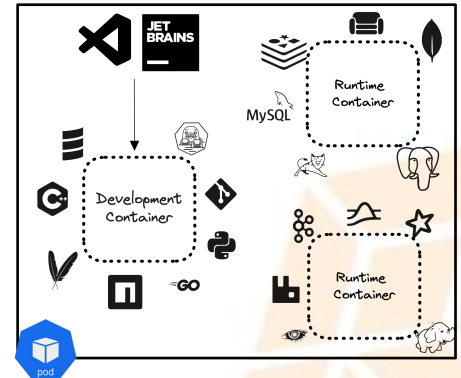

CLOUD IDE

Eclipse Che

Eclipse Che™ is an open-source system to provision containerized development environments, IDEs included, in Kubernetes clusters.

[Get Started >](#)

OTHER TOOLS

Eclipse JKube™

Cloud-Native Java Applications without a hassle Eclipse JKube™ is a collection of plugins and libraries that are used for building container images using Docker, JIB or S2I build strategies...

[Get Started >](#)

Eclipse Che

Cloud Dev Environments

Create Containerized Development Environments from your browser

Extends Kubernetes

Leverage containers technology to create **repeatable, fast and scalable** CDEs.

Extends Kubernetes so that CDEs are native objects.

Add your tools and IDE

Software defined CDE using the Devfile specification

JKube

Tools and Plugins

Generate container images

Generate and deploy
configuration manifests