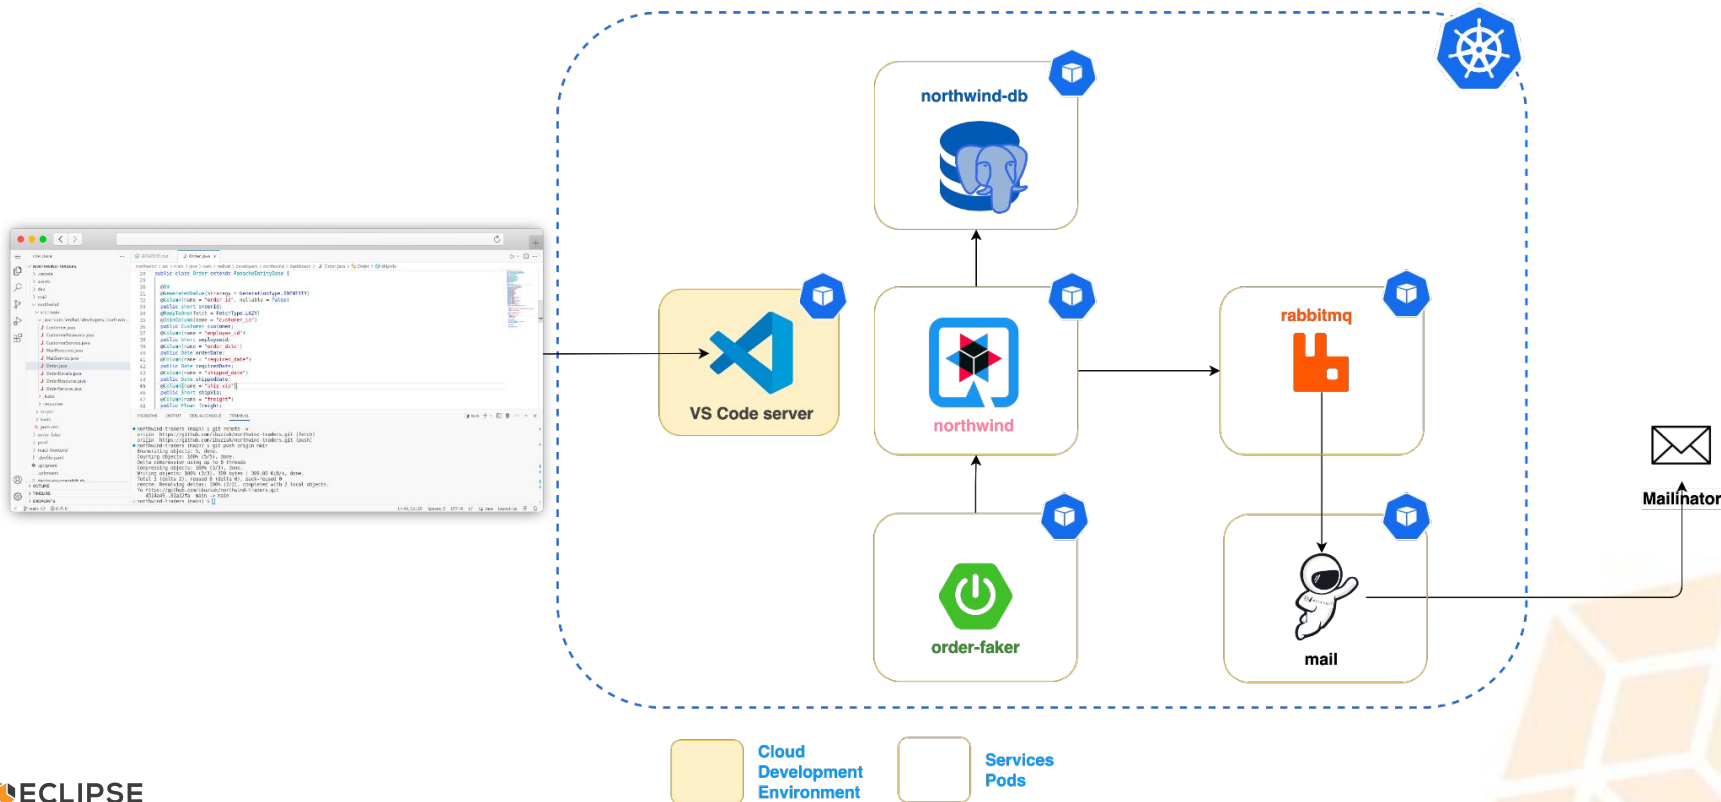

CLOUD IDE

Eclipse Che

Eclipse Che™ is an open-source system to provision containerized development environments, IDEs included, in Kubernetes clusters.

[Get Started >](#)

OTHER TOOLS

Eclipse JKube™

Cloud-Native Java Applications without a hassle Eclipse JKube™ is a collection of plugins and libraries that are used for building container images using Docker, JIB or S2I build strategies...

Extends Kubernetes so that CDEs are native objects.

Add your tools and IDE

Software defined CDE using the Devfile specification

JKube

Tools and Plugins

Generate container images

Generate and deploy
configuration manifests

The Demo Application: Northwind Traders

The screenshot shows a web application interface for 'Northwind Traders'. It features a sidebar with navigation links, a main content area with a table of products, and a top navigation bar. The table lists various products with columns for Product ID, Product Name, Supplier, Category, and Price.

The Demo Application: Northwind Traders

The Demo Application: Northwind Traders

DEMO 1: All services running in the Che Workspace

DEMO 2: Using jkube remote-dev in a Che Workspace

DEMO 2: Using jkube remote-dev in a Che Workspace