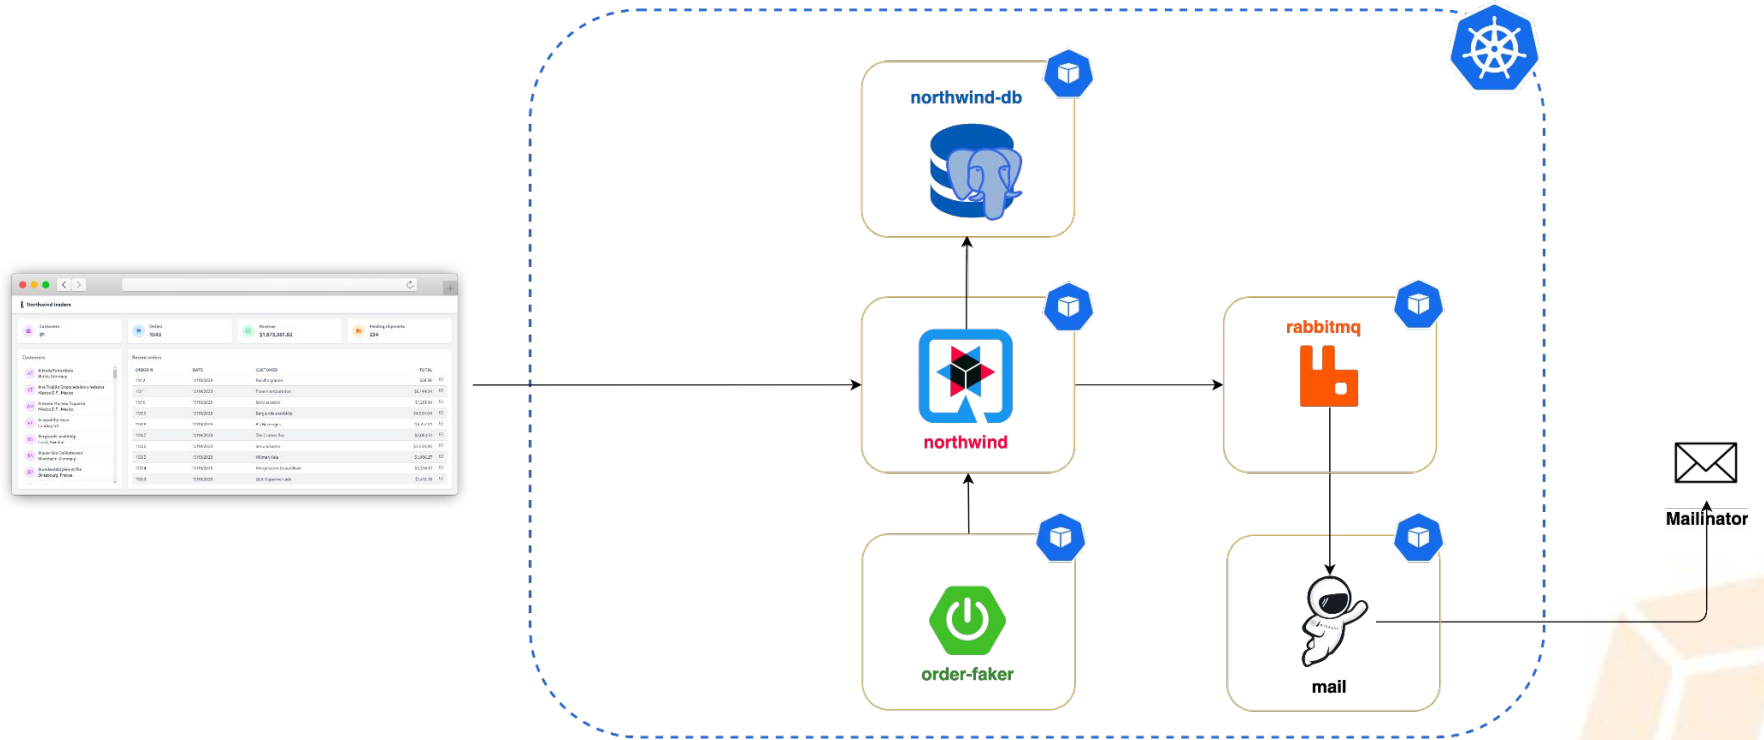

The Demo Application: Northwind Traders