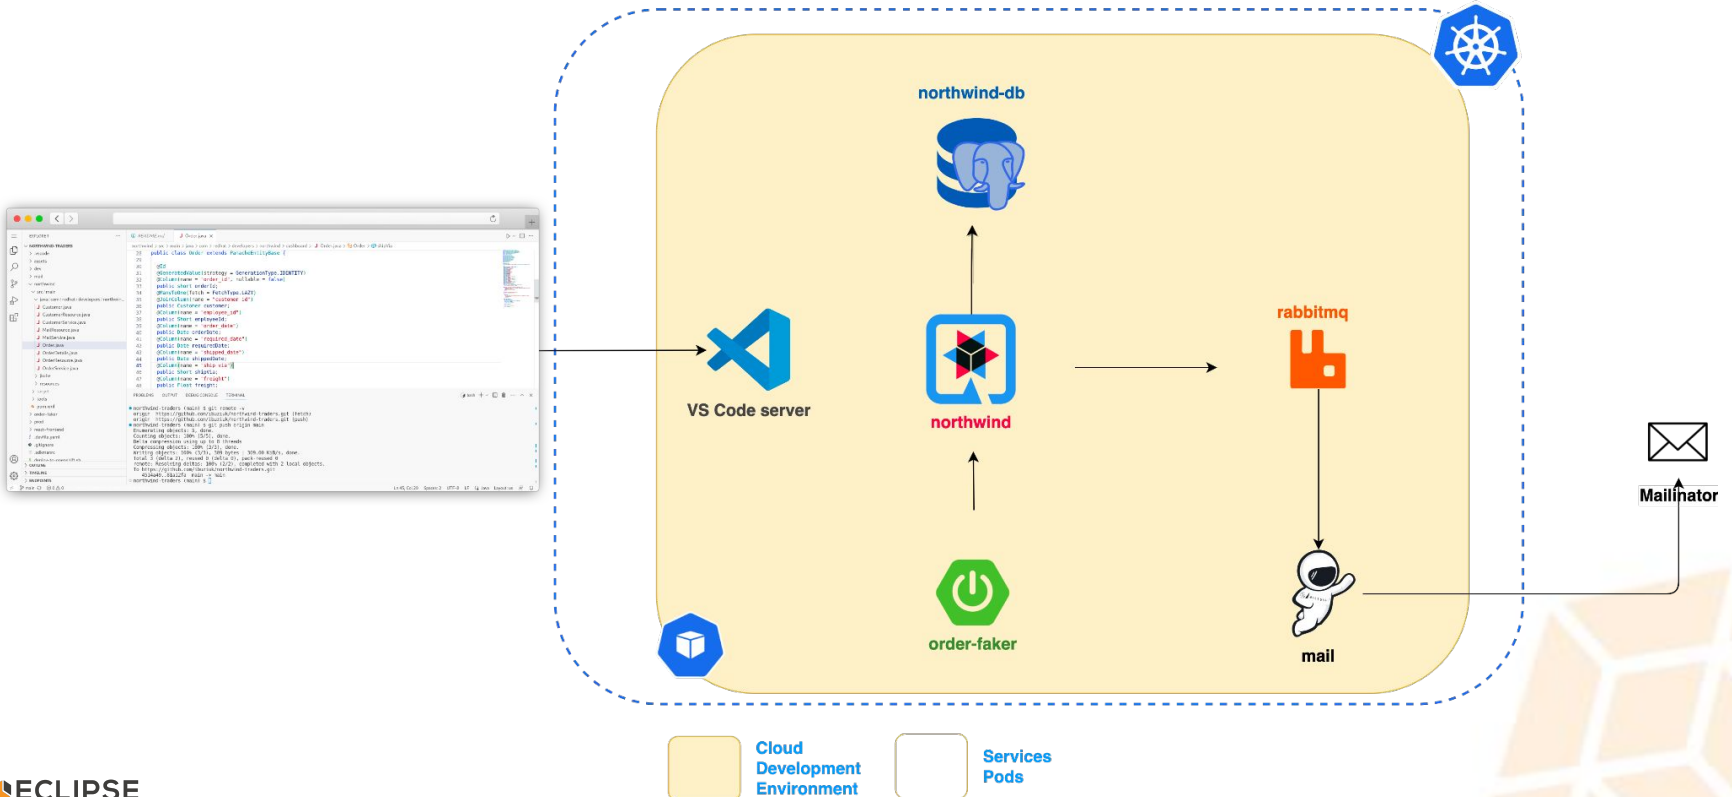

DEMO 1: All services running in the Che Workspace