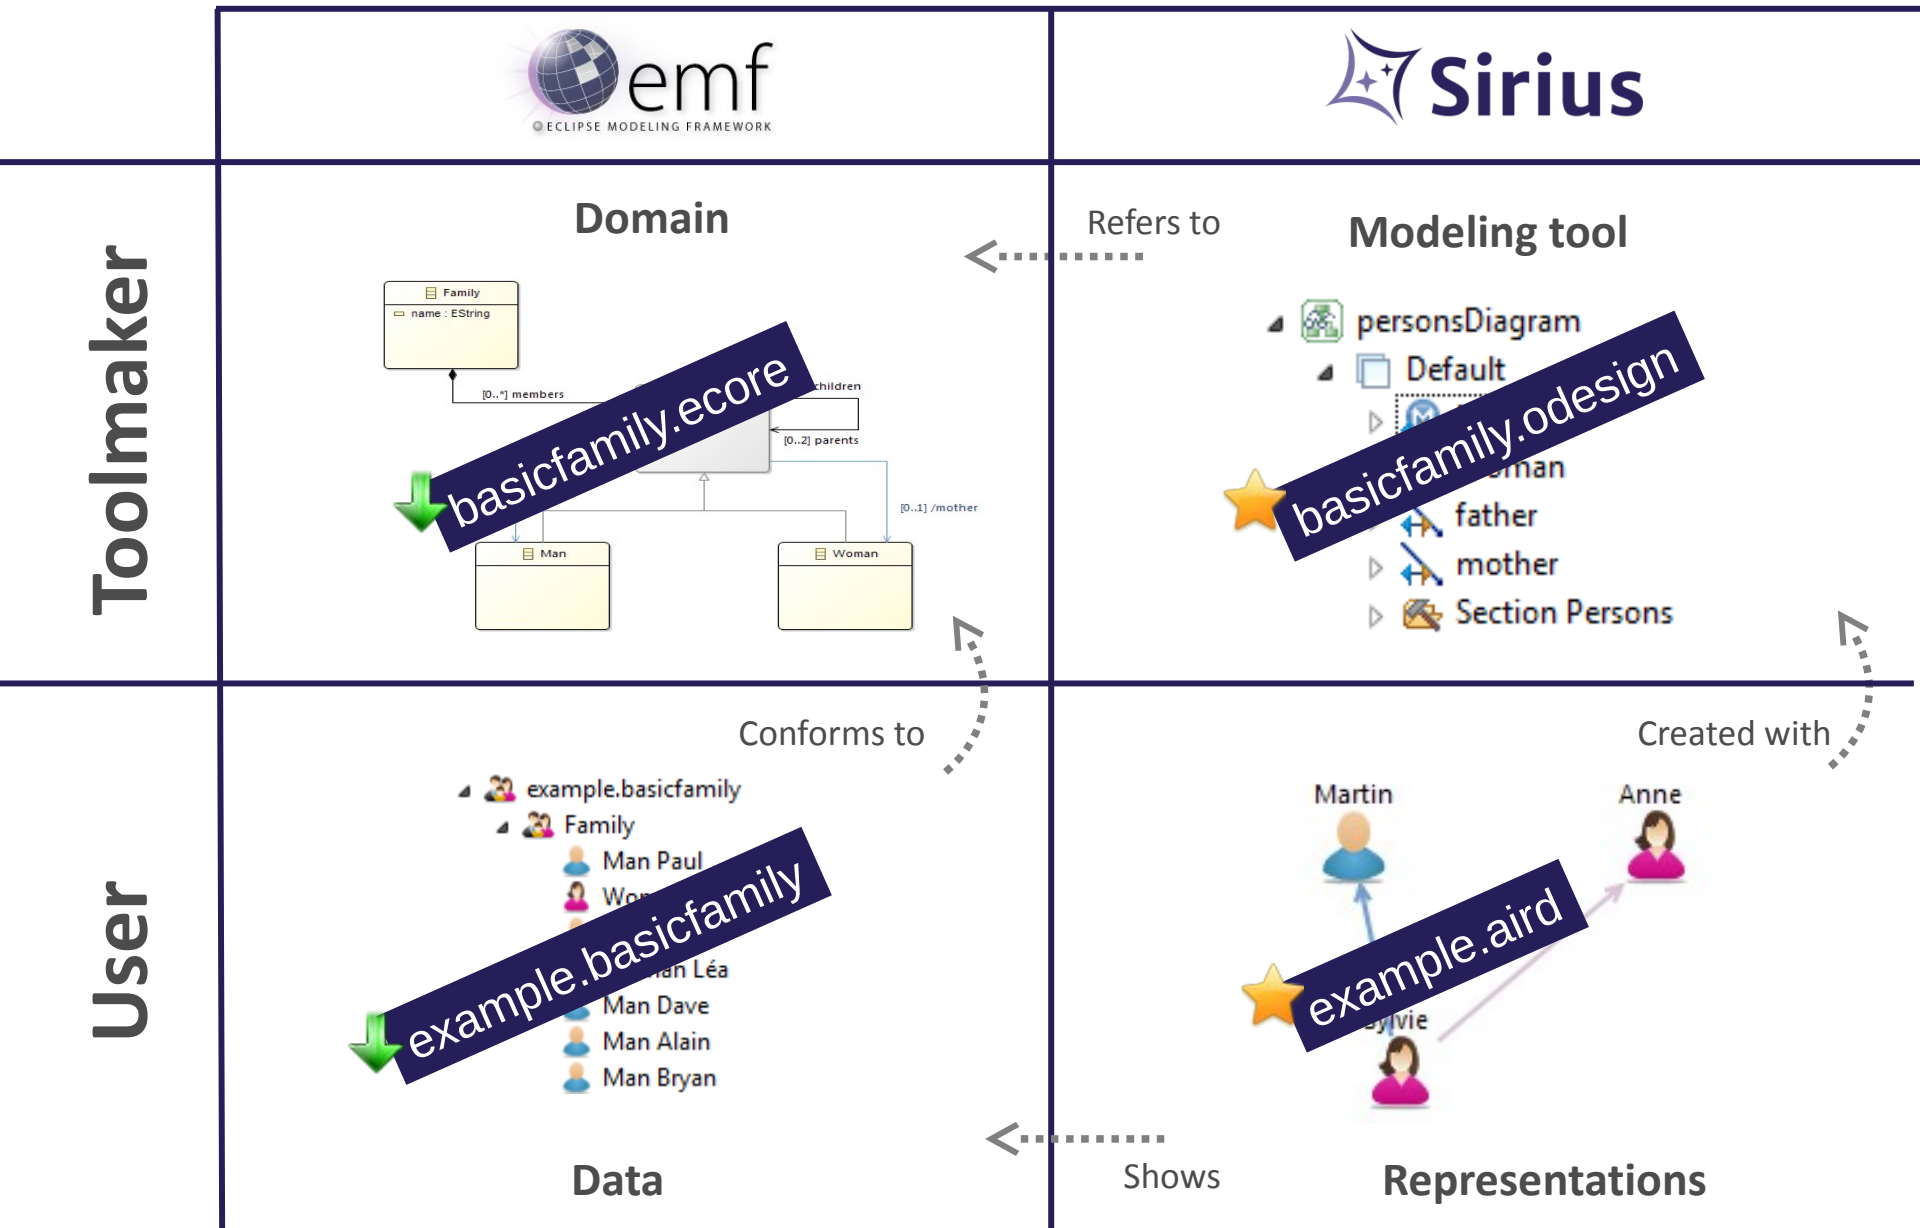

Hands-On:

Create Graphical Editors for your Domain-Specific Language

Tutorial objectives

Create a modeling tool to edit family members

Represent :

- Man and Woman instances
- Father and Mother relations

Add a tool :

- To create new Man and Woman instances

Tutorial resources

Tutorial set-up

- Sirius
 - USB keys
 - Luna RC4 with Sirius (Windows bundle)
 - (One key with other Luna packages - without Sirius)
 - Internet
 - Bundle : <https://hudson.eclipse.org/packaging/job/luna.epp-tycho-build/150/>
 - Updatesite : <http://download.eclipse.org/sirius/updates/milestones/1.0.0rc3/luna>
- Tutorial resources
 - USB keys
 - BasicFamily.zip = EMF domain model
 - Example.basicfamily = sample EMF model
 - Icons = man and woman icons
 - Internet
 - <http://eclipse.org/sirius/getstarted.html>