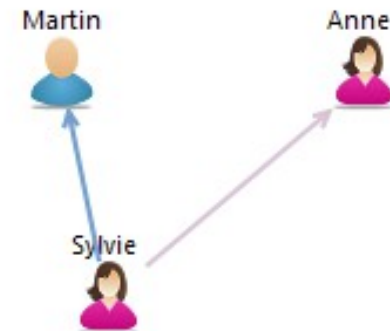

Hands-On:

Create Graphical Editors for your Domain-Specific Language

Tutorial objectives

Create a modeling tool to edit family members

Represent :

- Man and Woman instances
- Father and Mother relations

Add a tool :

- To create new Man and Woman instances

Tutorial resources

Tutorial set-up

- Sirius
 - USB keys
 - Luna RC4 with Sirius (Windows bundle)
 - (One key with other Luna packages - without Sirius)
 - Internet
 - Bundle : <https://hudson.eclipse.org/packaging/job/luna.epp-tycho-build/150/>
 - Updatesite : <http://download.eclipse.org/sirius/updates/milestones/1.0.0rc3/luna>
- Tutorial resources
 - USB keys
 - BasicFamily.zip = EMF domain model
 - Example.basicfamily = sample EMF model
 - Icons = man and woman icons
 - Internet
 - <http://eclipse.org/sirius/getstarted.html>