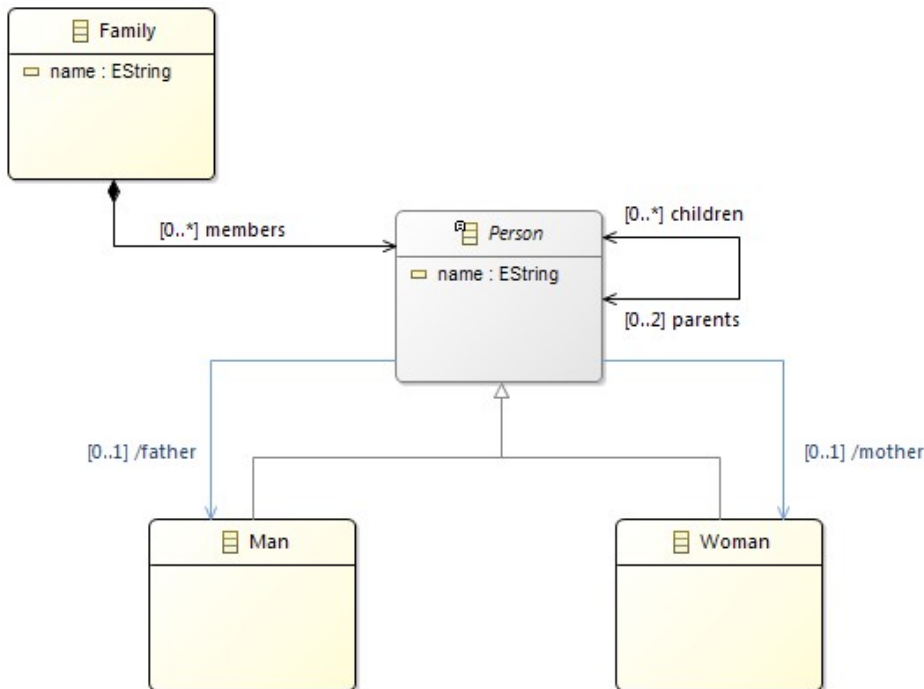

Hands-On:

Create Graphical Editors for your Domain-Specific Language

Tutorial objectives

Create a modeling tool to edit family members

Represent :

- Man and Woman instances
- Father and Mother relations

Add a tool :

- To create new Man and Woman instances

Tutorial resources

Tutorial set-up

- Sirius
 - USB keys
 - Luna RC4 with Sirius (Windows bundle)
 - (One key with other Luna packages - without Sirius)
 - Internet
 - Bundle : <https://hudson.eclipse.org/packaging/job/luna.epp-tycho-build/150/>
 - Updatesite : <http://download.eclipse.org/sirius/updates/milestones/1.0.0rc3/luna>
- Tutorial resources
 - USB keys
 - BasicFamily.zip = EMF domain model
 - Example.basicfamily = sample EMF model
 - Icons = man and woman icons
 - Internet
 - <http://eclipse.org/sirius/getstarted.html>